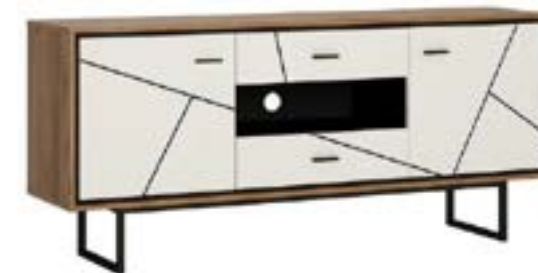

Summer TV Unit

WOOD
 W120xD45xH48cm

Bryony 2 Drawer TV Unit

GLOSS
 W130xD40xH45cm

Nepal TV Unit

WOOD
 W94.7xD48.8xH41.7cm

Ola TV Unit

WOOD / METAL
 W176xD40xH74.3cm

Arwick TV Unit

METAL / WOOD
 W120xD45xH46cm

Marsden TV Unit

WOOD / METAL
 W160xD40xH46cm

Cobra TV Unit

WOOD / METAL
 W120xD42xH52.9cm

Broom TV Unit

GLASS / METAL
 W92xD38xH44.5cm